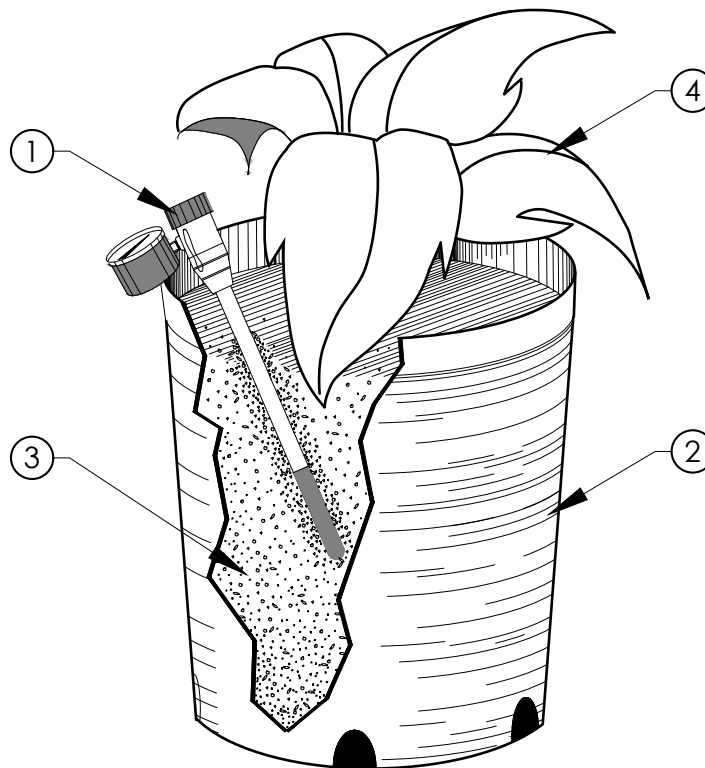

IRROMETER®

1425 PALMYRITA AVE

RIVERSIDE, CA 92507

P: 951.682.9505

E: TECHSUPPORT@IRROMETER.COM

① IRROMETER MODEL MLT TENSIOMETER

② NURSERY CONTAINER

③ PLANTING MEDIUM.

④ NURSERY STOCK PLANT MATERIAL.

NOTES:

- PLACE TIP IN ROOT MASS AREA, USUALLY HALFWAY DOWN THE POT.
- ANGLE WITH GAUGE DOWNWARD AND RESTING ON CONTAINER EDGE FOR SUPPORT.
- SELECT CONTAINER IN DRIER AREA OF BENCH.
- "FLAG" CONTAINER BEING MONITORED FOR EASY IDENTIFICATION.

MLT IN CONTAINER

NO SCALE