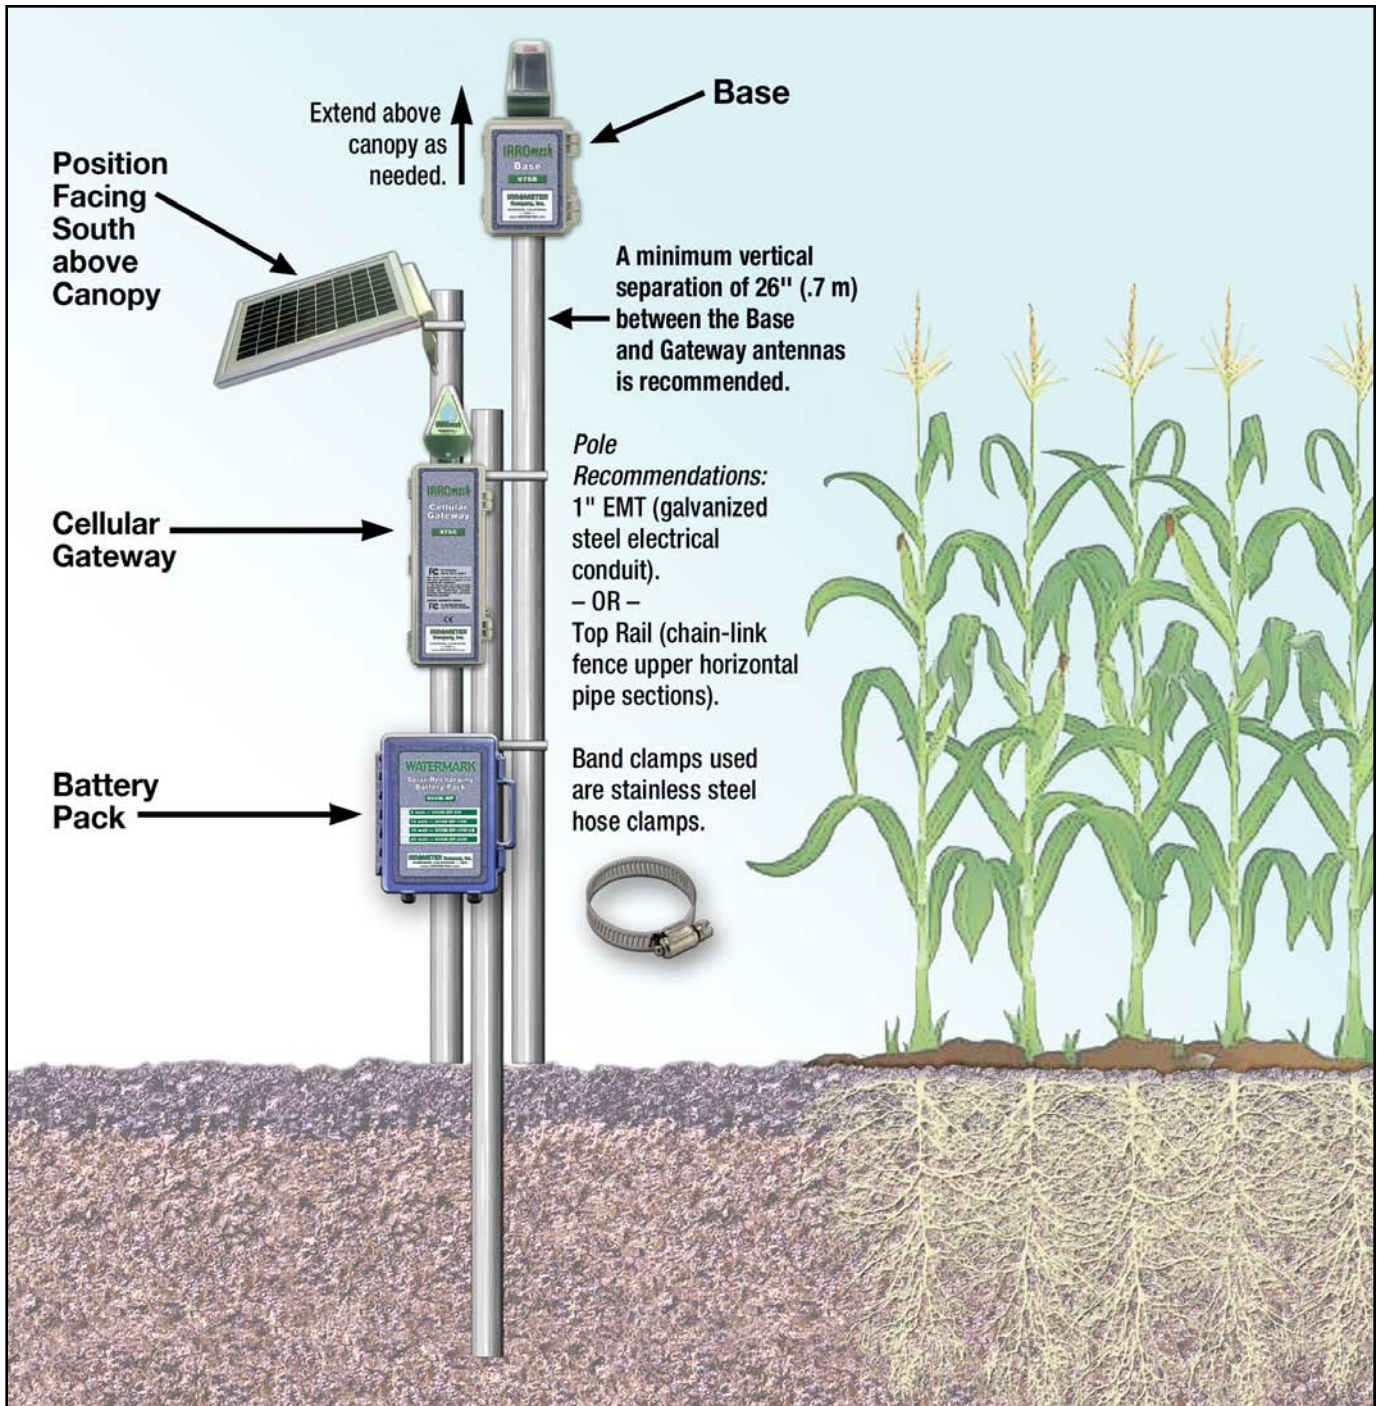

IRROmesh BASE INSTALL for Seasonal Crops

IRROMETER®

THE IRROMETER COMPANY, INC.

1425 Palmyrita Ave., Riverside, CA 92507

(951) 682-9505 PHONE

(951) 682-9501 FAX

www.IRROMETER.com

sales@IRROMETER.com